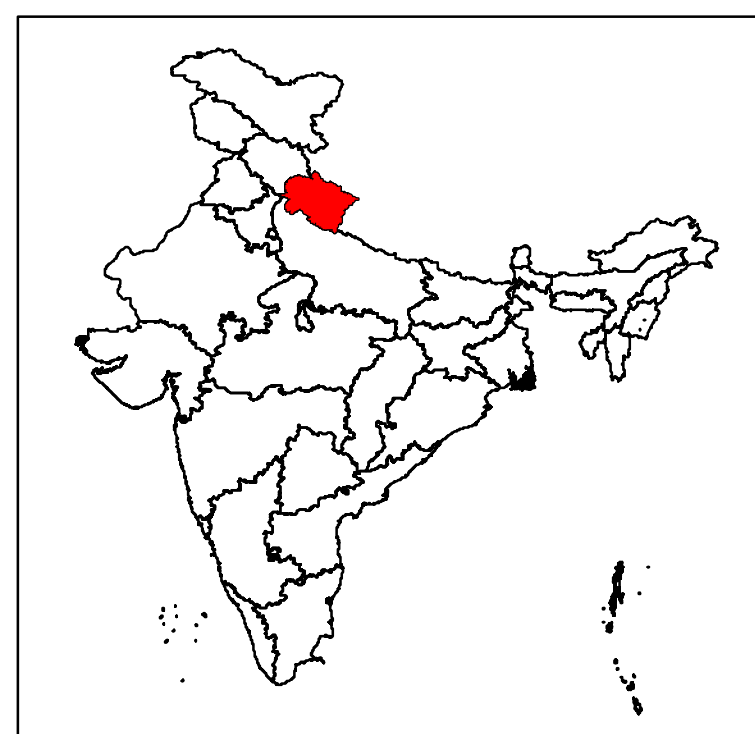

DISASTER EVENT ID: 15-FLD-2022-UK
MAP ID: 2022/4 Date of Issue : 30.08.2022

Pre Event

CARTOSAT 2 Image of 20-Jan-2022

Post Event

CARTOSAT 3 MX Image of 26-Aug-2022

RRES
National Remote Sensing Centre, ISRO
Dept. of Space, Govt. of India
Hyderabad- 500 037
E-Mail: flood@nrsc.gov.in
www.nrsc.gov.in