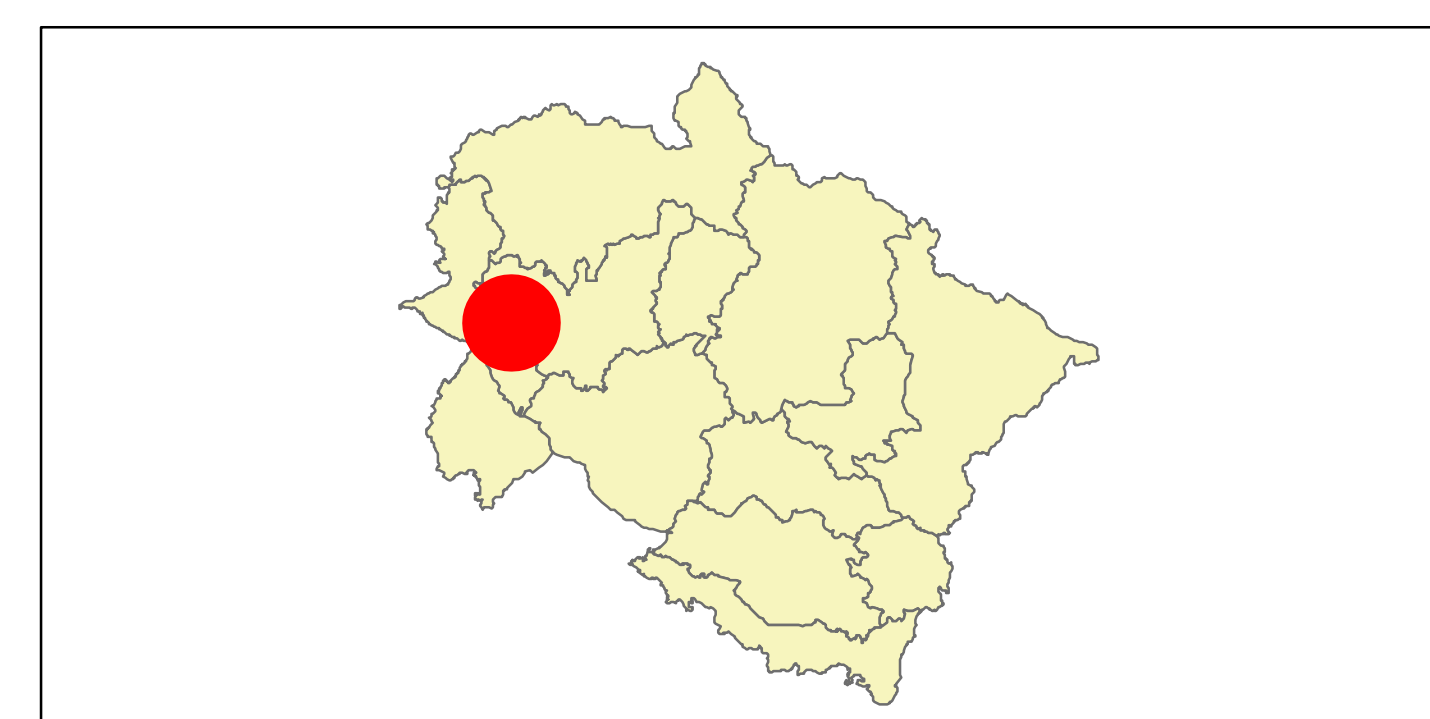

DISASTER EVENT ID: 15-FLD-2022-UK
MAP ID: 2022/2 Date of Issue : 30.08.2022

Pre Event

CARTOSAT 2 Image of 20-Jan-2022

Post Event

CARTOSAT 3 MX Image of 26-Aug-2022

RRES
National Remote Sensing Centre, ISRO
Dept. of Space, Govt. of India
Hyderabad- 500 037
E-Mail: flood@nrsc.gov.in
www.nrsc.gov.in

Flash Flood Affected Areas Around Maldevta- Dehradun, Uttarakhand

DISASTER EVENT ID: 15-FLD-2022-UK
MAP ID: 2022/3 Date of Issue : 30.08.2022
CARTOSAT 3 MX Image of 26- Aug-2022

Pre Event

CARTOSAT 2 Image of 20-Jan-2022