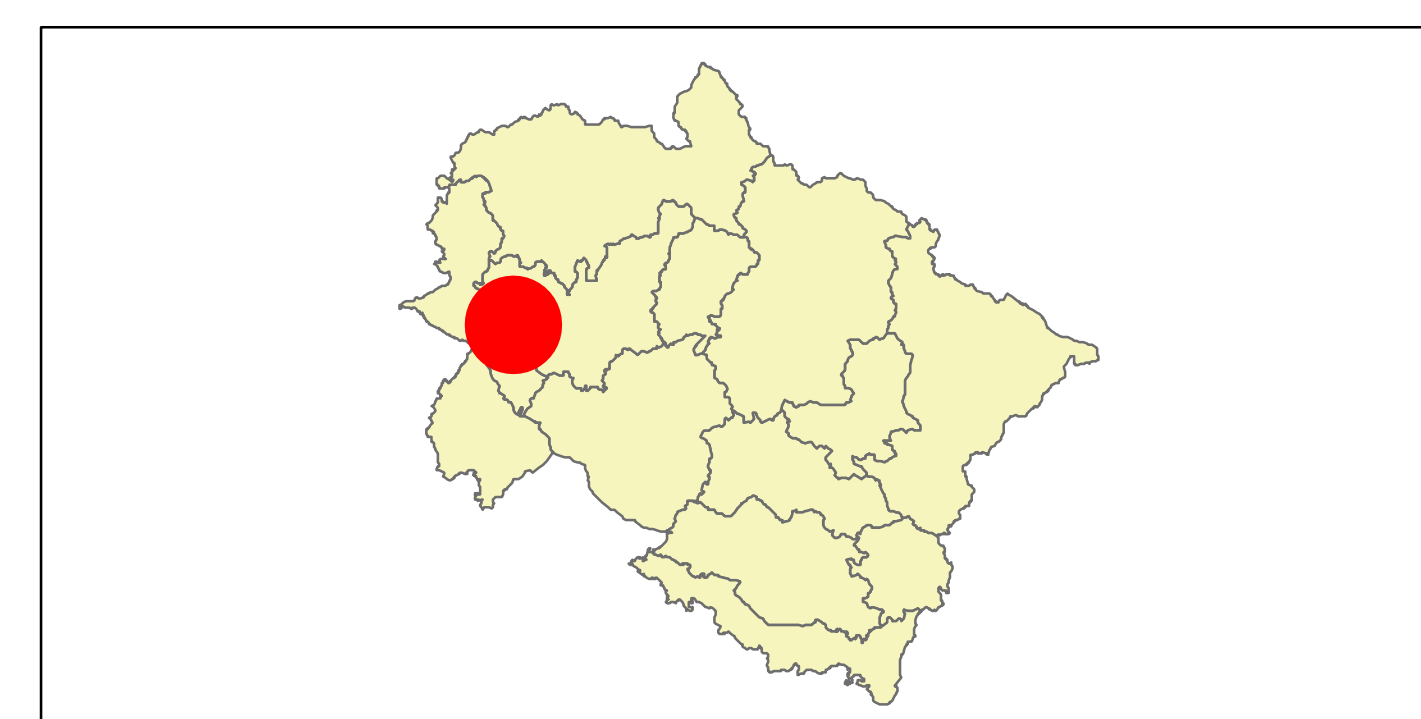

Post Event

RRES
National Remote Sensing Centre, ISRO
Dept. of Space, Govt. of India
Hyderabad- 500 037
E-Mail: flood@nrsc.gov.in
www.nrsc.gov.in