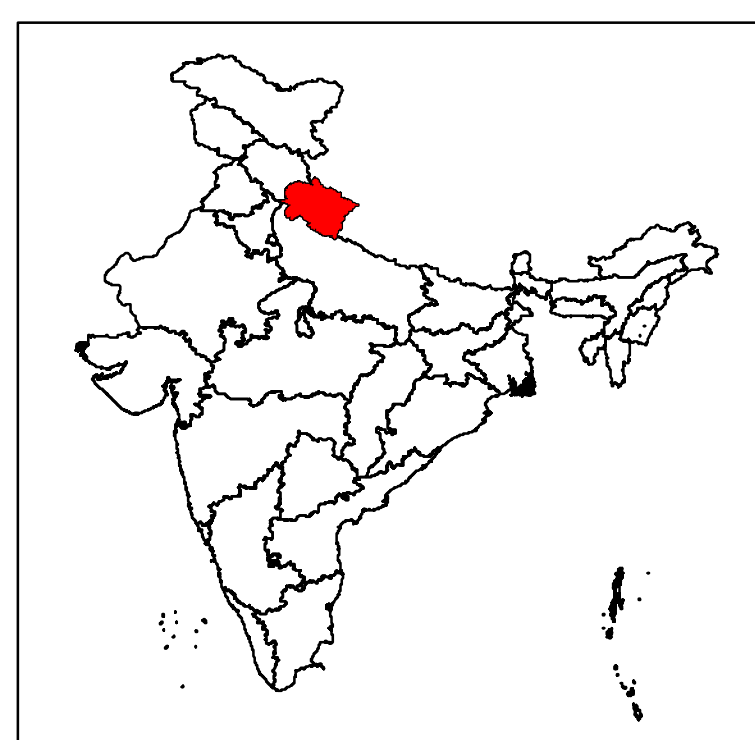

Post Event

RRES
National Remote Sensing Centre, ISRO
Dept. of Space, Govt. of India
Hyderabad- 500 037
E-Mail: flood@nrsc.gov.in
www.nrsc.gov.in