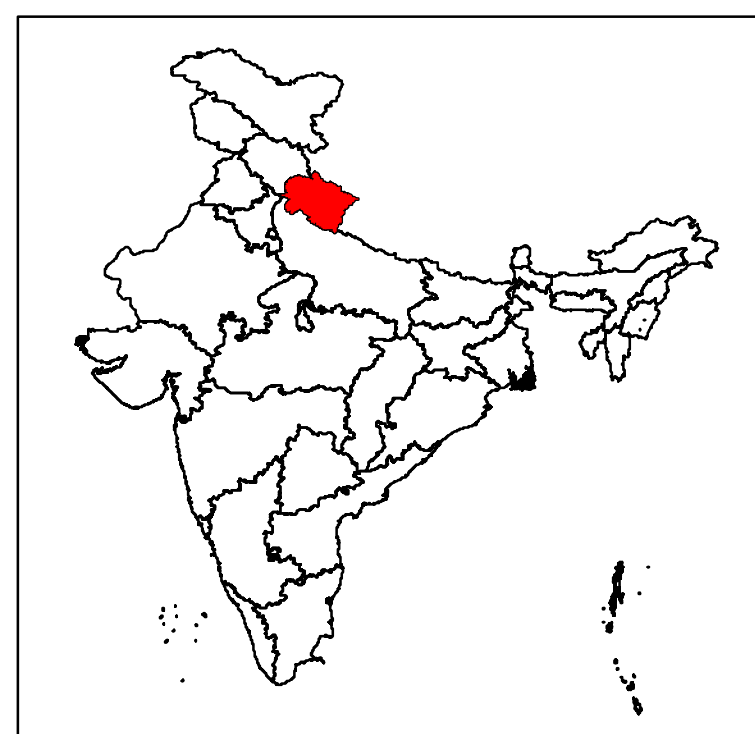

Post Event

RRES
National Remote Sensing Centre, ISRO
Dept. of Space, Govt. of India
Hyderabad- 500 037
E-Mail: flood@nrsc.gov.in
www.nrsc.gov.in