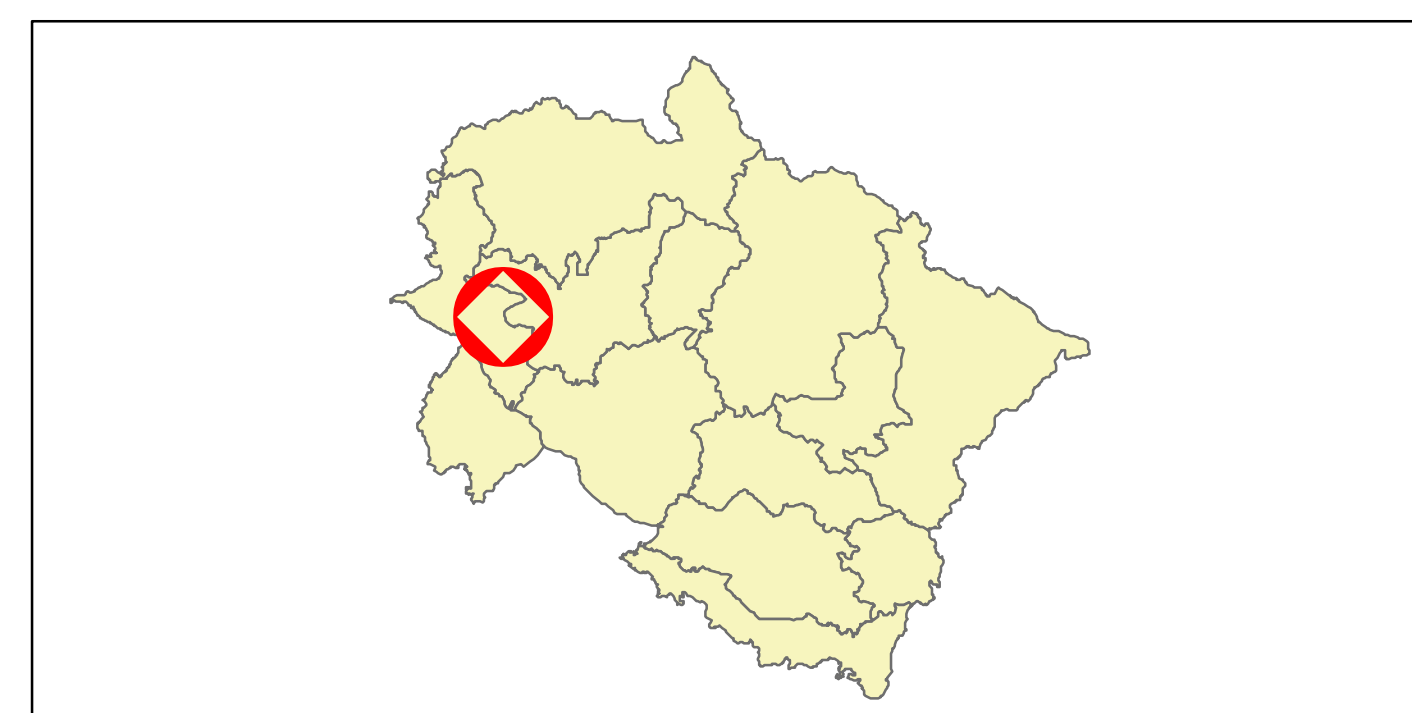

Post Event

CARTOSAT 3 MX Image of 26-Aug-2022

RRES
National Remote Sensing Centre, ISRO
Dept. of Space, Govt. of India
Hyderabad- 500 037
E-Mail: flood@nrsc.gov.in
www.nrsc.gov.in