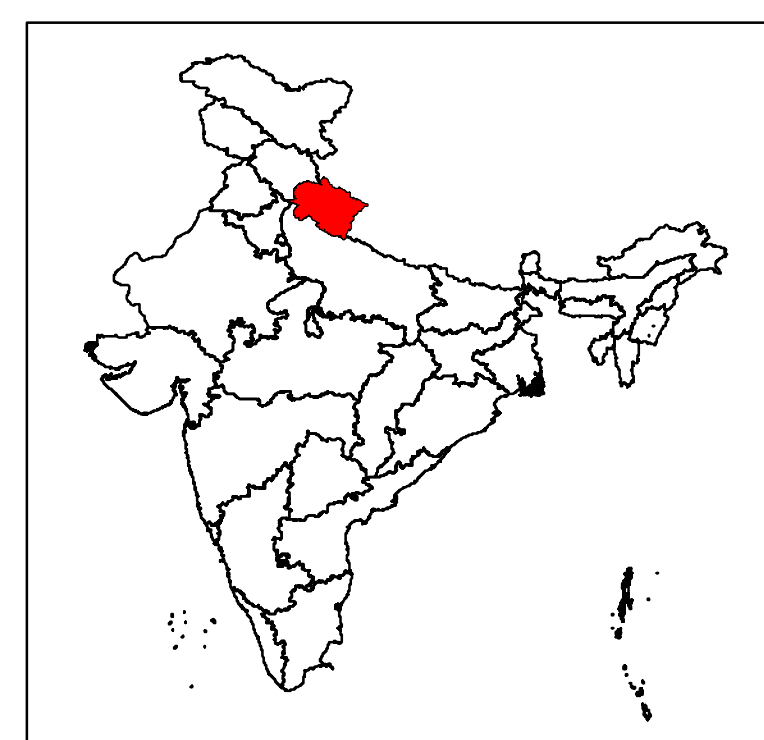

DISASTER EVENT ID: 15-FLD-2022-UK
MAP ID: 2022/2 Date of Issue : 30.08.2022

Pre Event

CARTOSAT 2 Image of 20-Jan-2022

Post Event

CARTOSAT 3 MX Image of 26-Aug-2022

RRES
National Remote Sensing Centre, ISRO
Dept. of Space, Govt. of India
Hyderabad- 500 037
E-Mail: flood@nrsc.gov.in
www.nrsc.gov.in

Flash Flood Affected Areas Around Maldevta- Dehradun, Uttarakhand

DISASTER EVENT ID: 15-FLD-2022-UK
MAP ID: 2022/3 Date of Issue : 30.08.2022
CARTOSAT 3 MX Image of 26- Aug-2022

Pre Event

CARTOSAT 2 Image of 20-Jan-2022