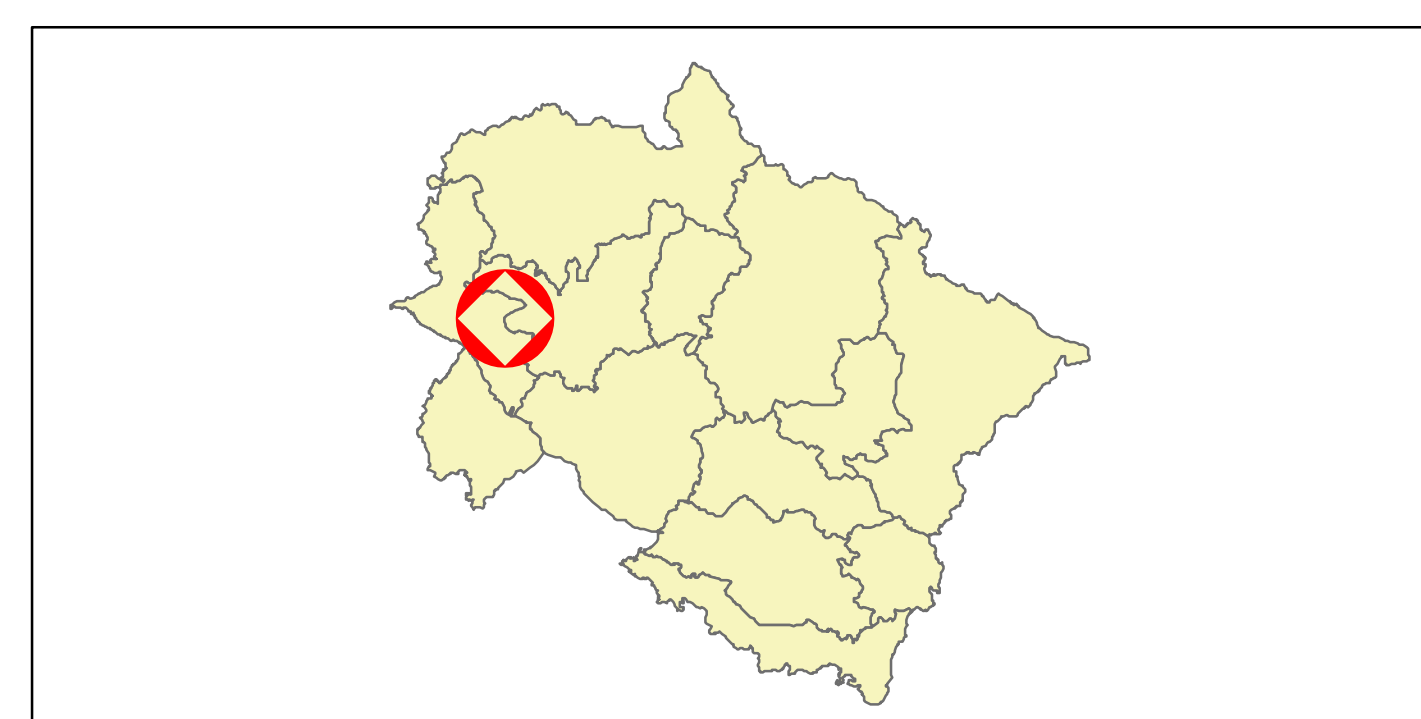

Post Event

CARTOSAT 3 MX Image of 26-Aug-2022

RRES
National Remote Sensing Centre, ISRO
Dept. of Space, Govt. of India
Hyderabad- 500 037
E-Mail: flood@nrsc.gov.in
www.nrsc.gov.in