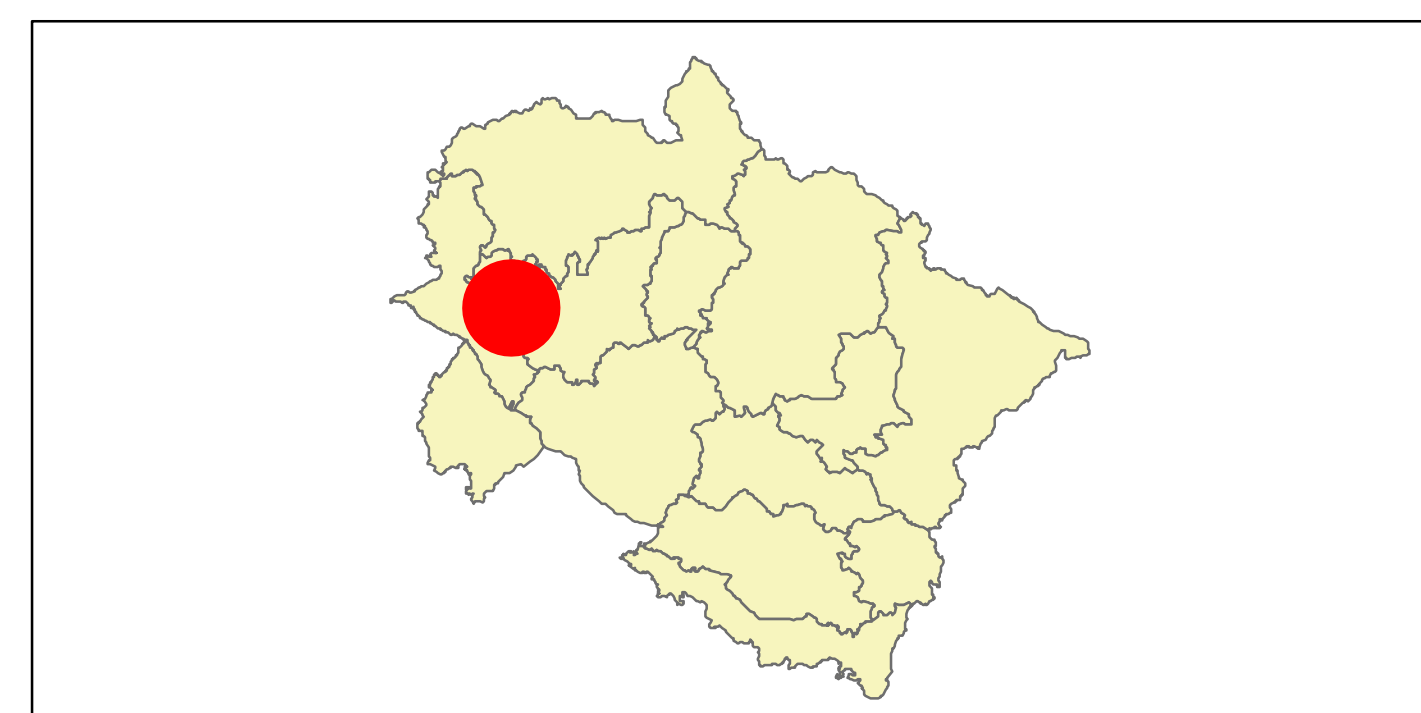

Post Event

RRES
National Remote Sensing Centre, ISRO
Dept. of Space, Govt. of India
Hyderabad- 500 037
E-Mail: flood@nrsc.gov.in
www.nrsc.gov.in