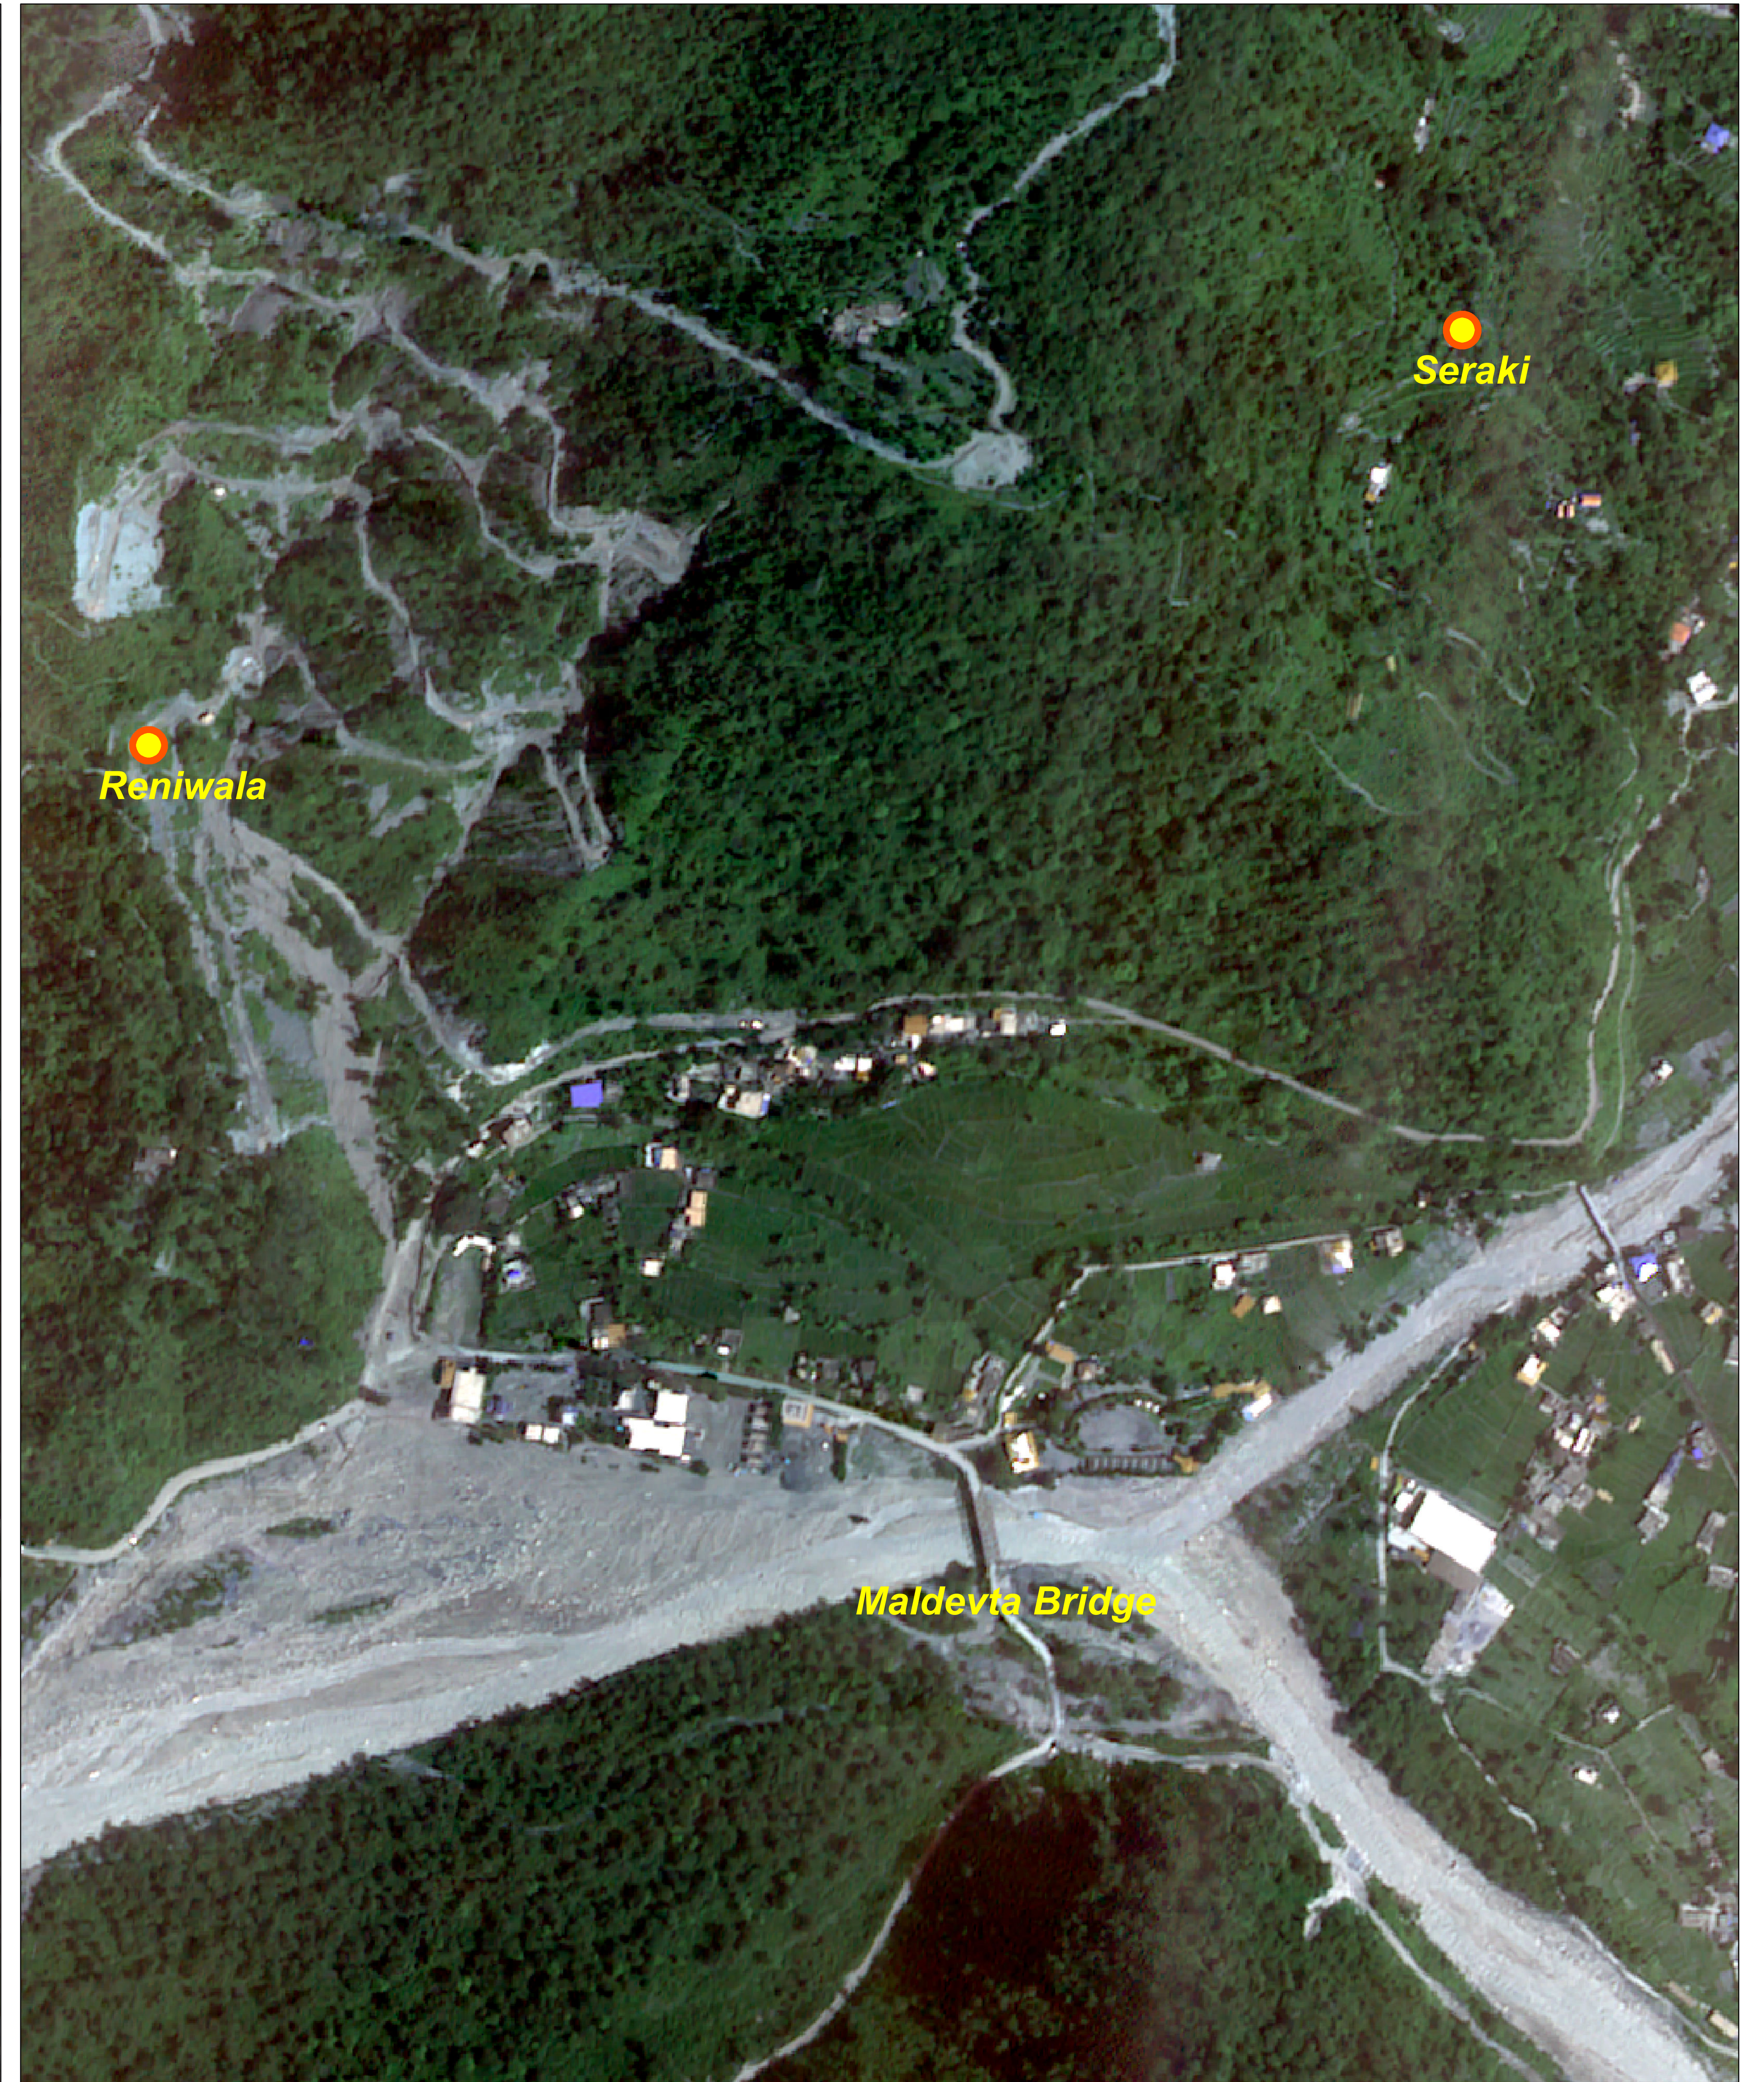

Post Event

CARTOSAT 3 MX Image of 26-Aug-2022

RRES
National Remote Sensing Centre, ISRO
Dept. of Space, Govt. of India
Hyderabad- 500 037
E-Mail: flood@nrsc.gov.in
www.nrsc.gov.in