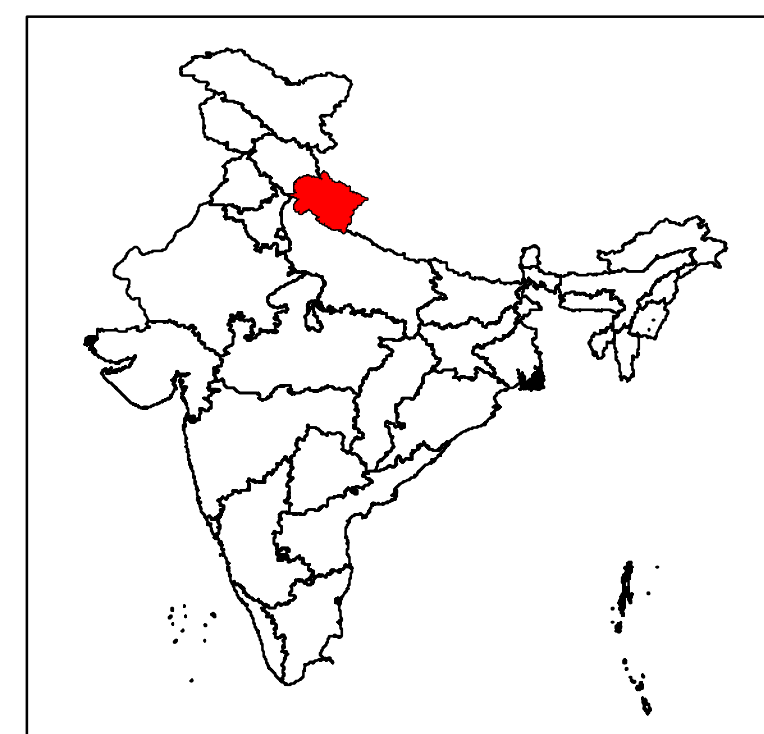

Post Event

CARTOSAT 3 MX Image of 26-Aug-2022

RRES
National Remote Sensing Centre, ISRO
Dept. of Space, Govt. of India
Hyderabad- 500 037
E-Mail: flood@nrsc.gov.in
www.nrsc.gov.in